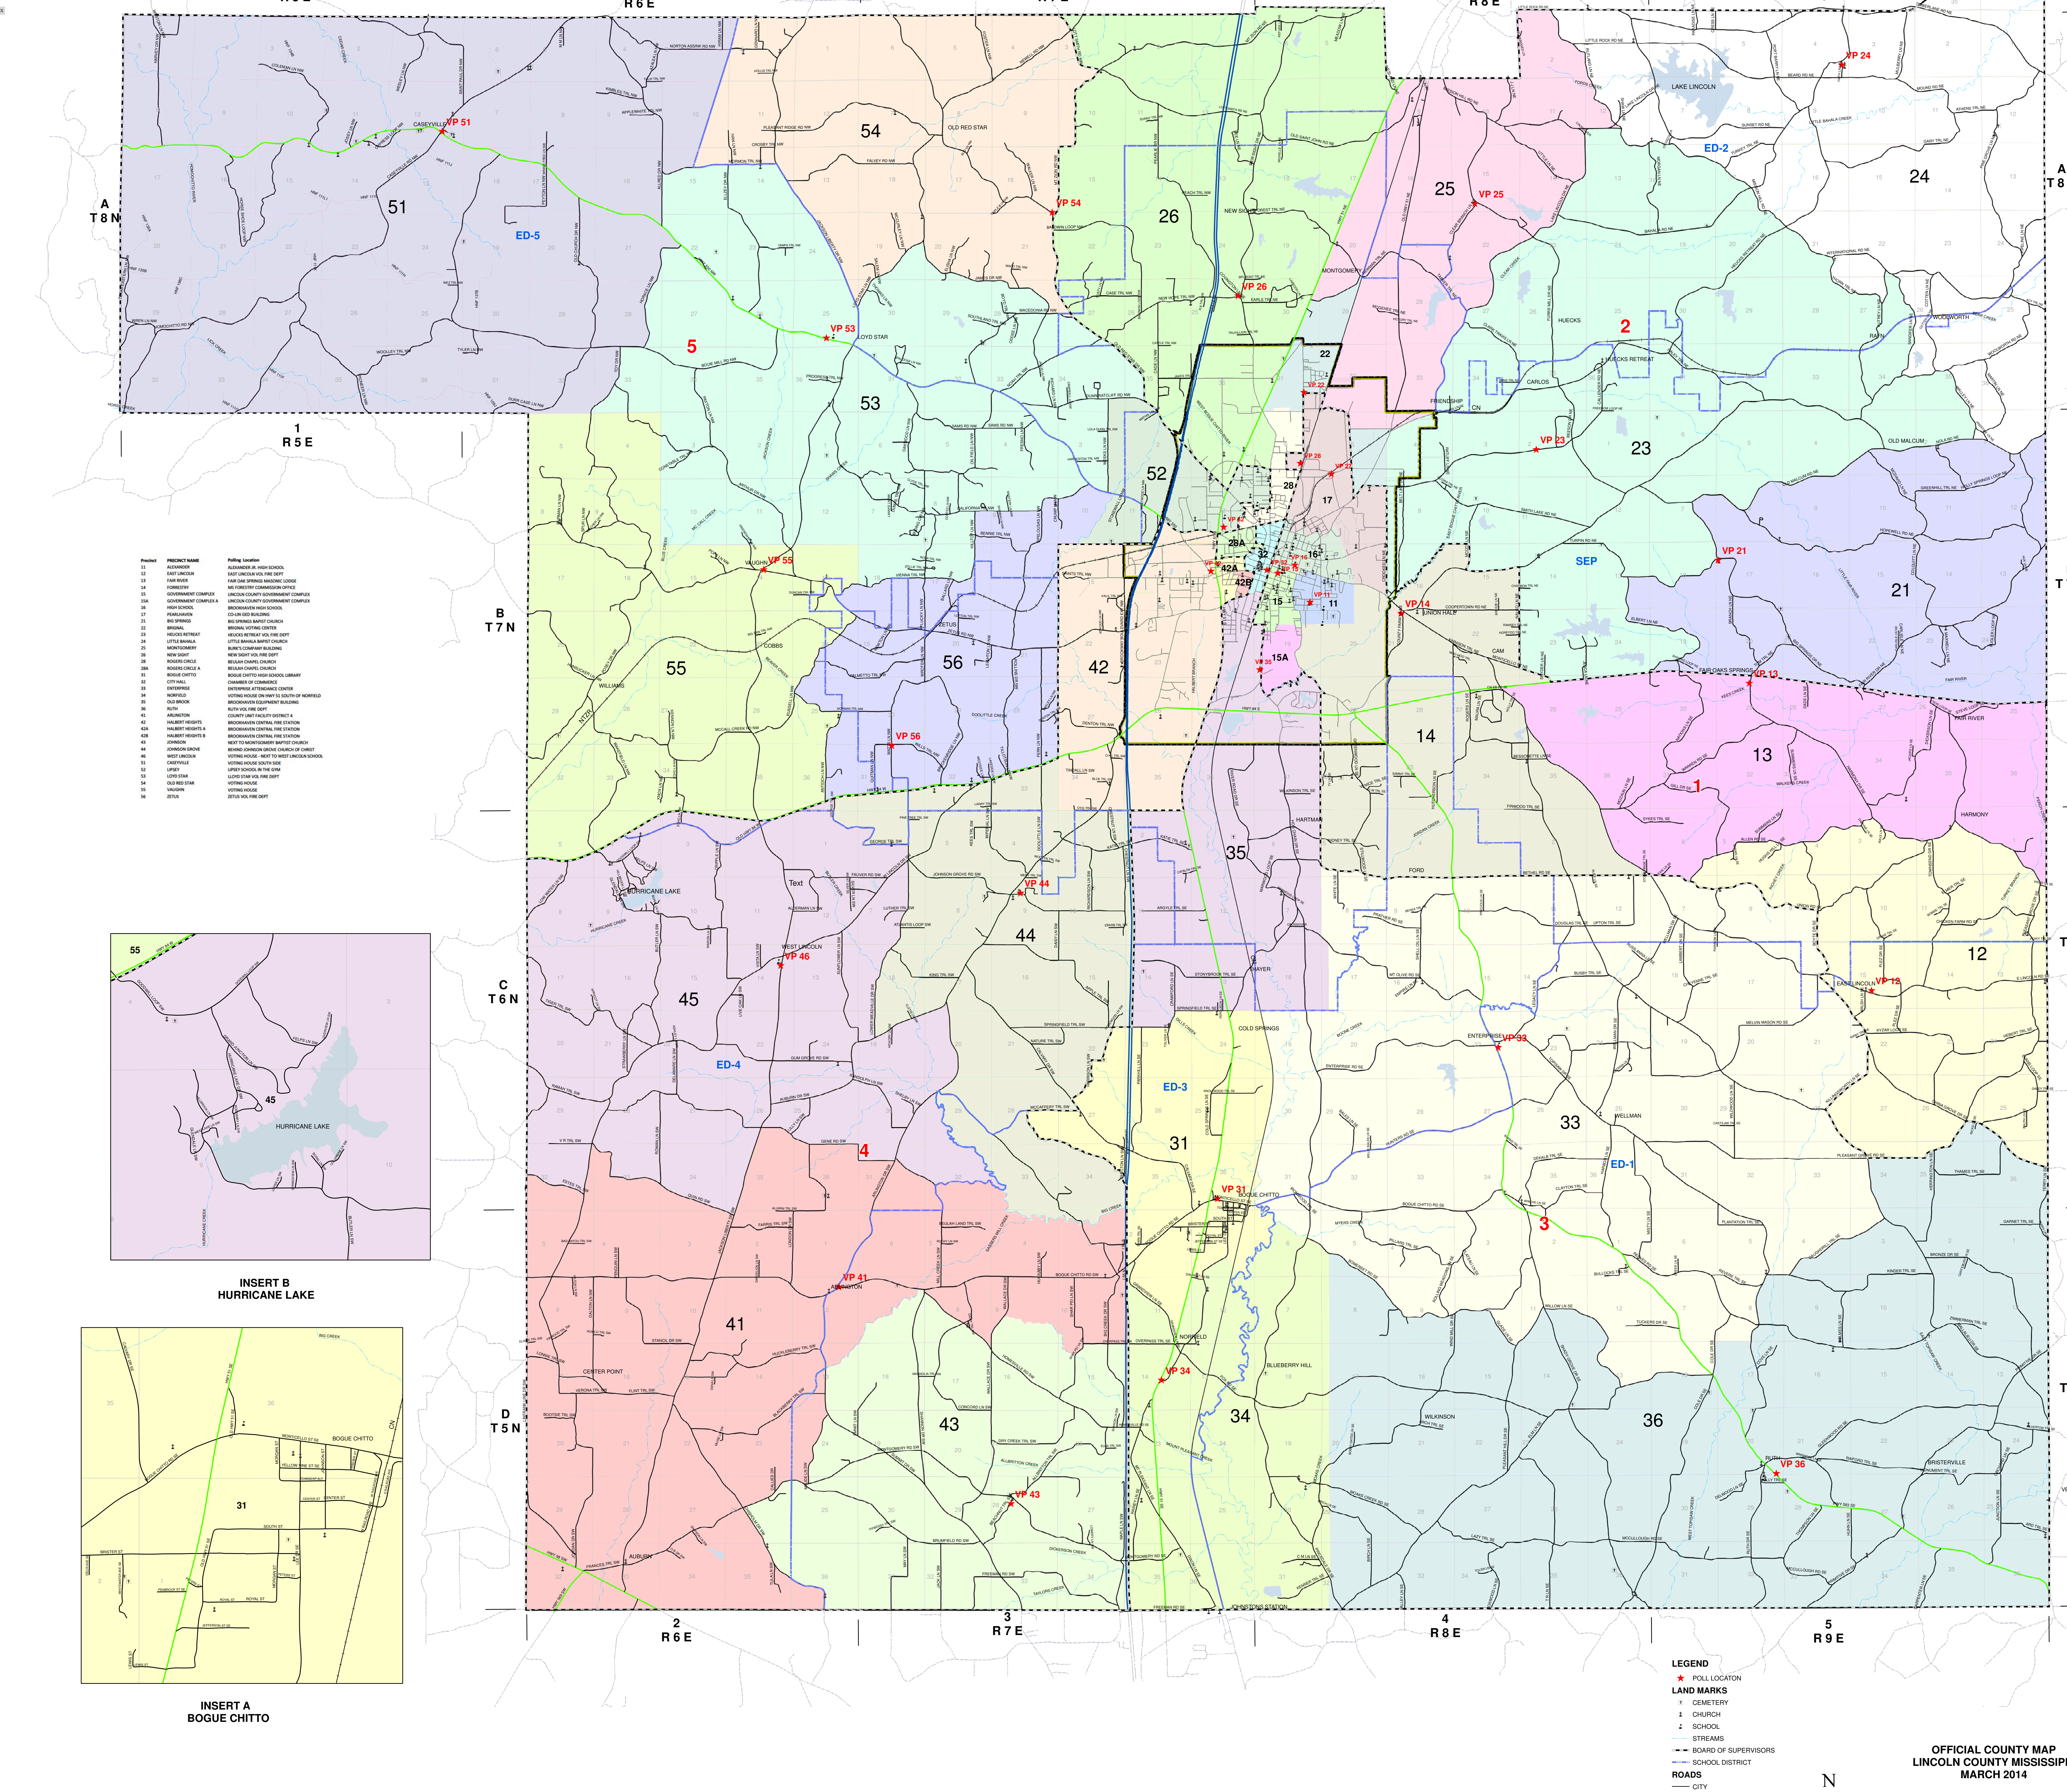

LINCOLN COUNTY, MISSISSIPPI VOTING PRECINCTS

Table with columns: ROAD NAME, INDEX, ROAD NAME, INDEX, ROAD NAME, INDEX, ROAD NAME, INDEX, ROAD NAME, INDEX. Lists various roads and their corresponding indices.

LEGEND: POLL LOCATION (star), LAND MARKS (church, school, etc.), BOARD OF SUPERVISORS, SCHOOL DISTRICT, ROADS (city, county, state, interstate, etc.), OFFICIAL COUNTY MAP LINCOLN COUNTY MISSISSIPPI MARCH 2014, DUNGAN ENGINEERING logo.